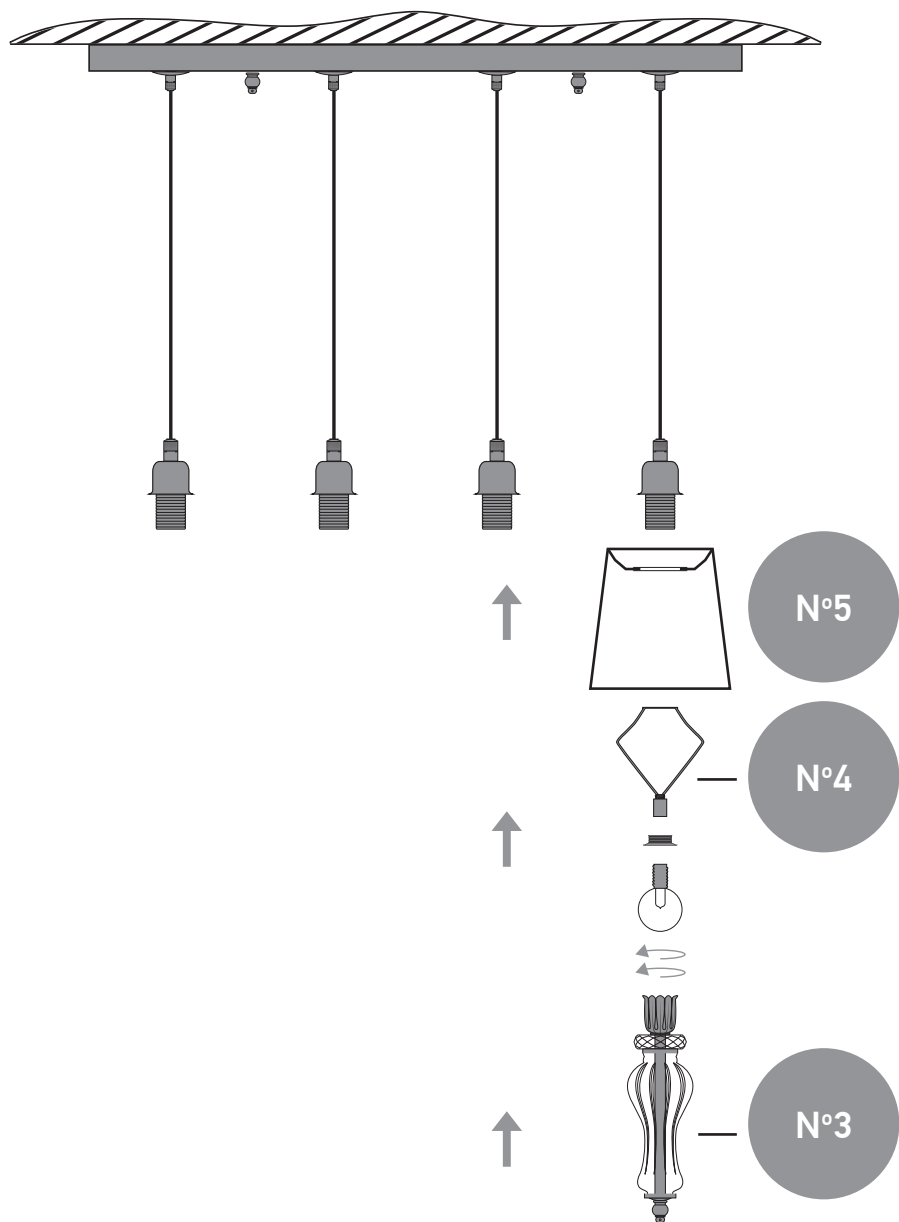

parts_components

5 STEPS

N°1 x 1

N°2 x 4

N°3 x 4

N°4 x 4

N°5 x 4

reference	lamps	lamp Watt Max	A.C
114/RL 4	4 x E14	42 Watt	230V - 50Hz

STEP_1

STEP_2

STEP_3

STEP_4

WARNING: fix the marked screws in the safety locking

STEP_5

DECORATION TRIMMINGS VIEW