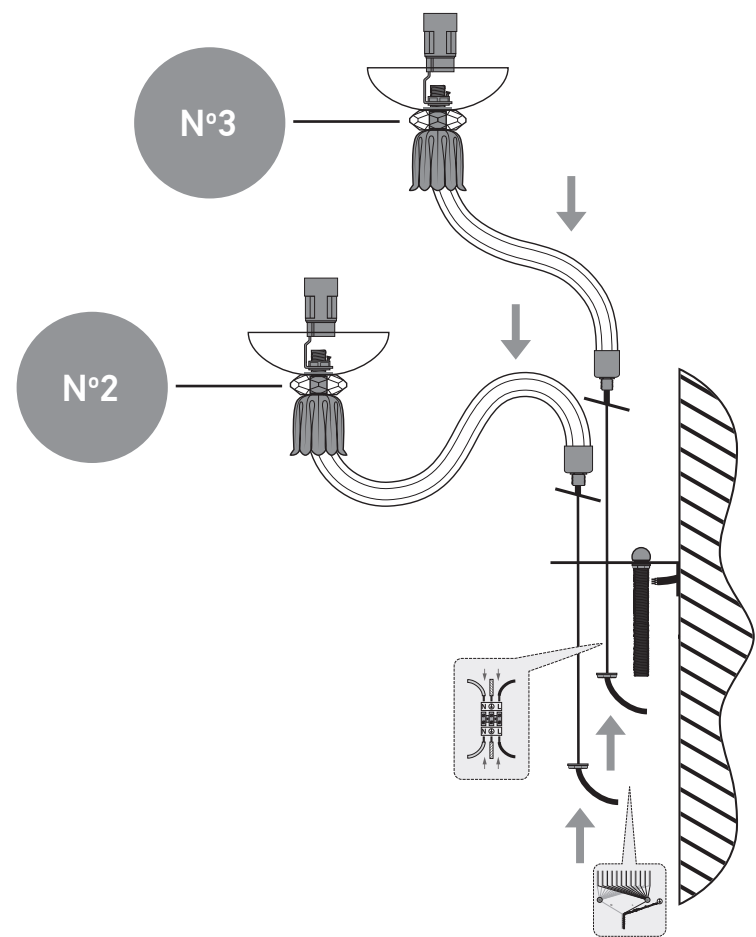

REINA

114_AP_5
Assembly Instructions

5 STEPS

AP 5

parts_components

reference	lamps	lamp Watt Max	A.C
114/AP 5	5 x E14	42 Watt	230V - 50Hz
CE	⏚	F	ΗΜΕΡΟΜΗΝΙΑ ΕΛΕΓΧΟΥ TESTING DATE
	 / /	ΥΠΟΓΡΑΦΗ ΕΛΕΓΚΤΗ TEST OPERATOR

STEP_1

N°1

STEP_2

WARNING: fix the marked screws in the safety locking

STEP_3

STEP_4

MADE IN
GREECE

11 Karditsis str, 42100