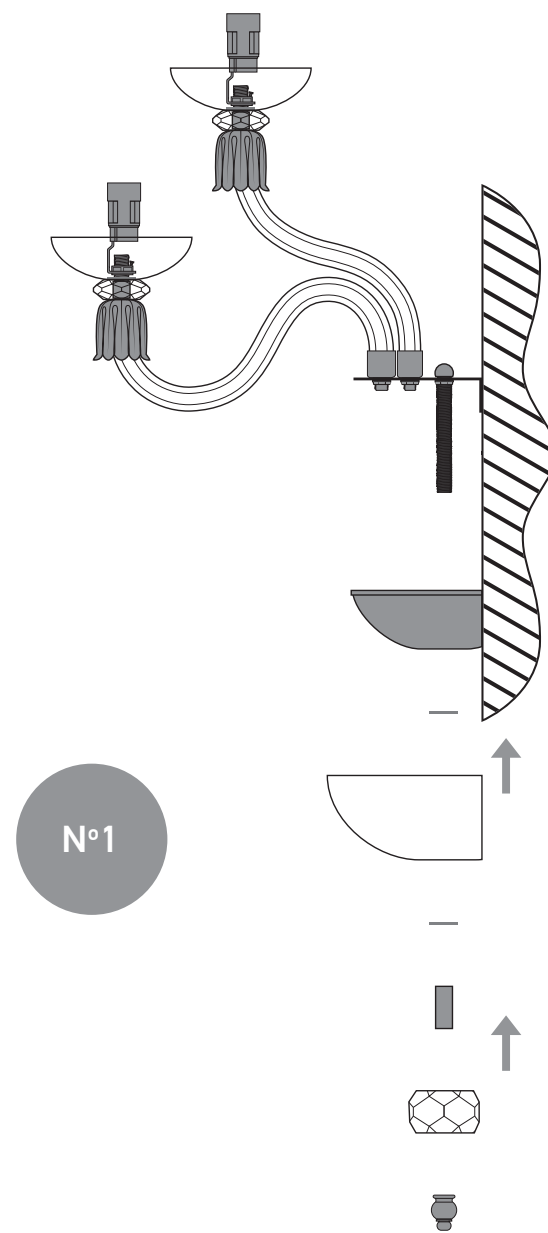

REINA

114_AP_5
Assembly Instructions

5 STEPS

AP 5

parts_components

reference	lamps	lamp Watt Max	A.C
114/AP 5	5 x E14	42 Watt	230V - 50Hz
CE	⏚	F	ΗΜΕΡΟΜΗΝΙΑ ΕΛΕΓΧΟΥ TESTING DATE
	 / /	ΥΠΟΓΡΑΦΗ ΕΛΕΓΚΤΗ TEST OPERATOR

STEP_1

N°1

STEP_2

WARNING: fix the marked screws in the safety locking

STEP_3

STEP_4

MADE IN
GREECE

11 Karditsis str, 42100