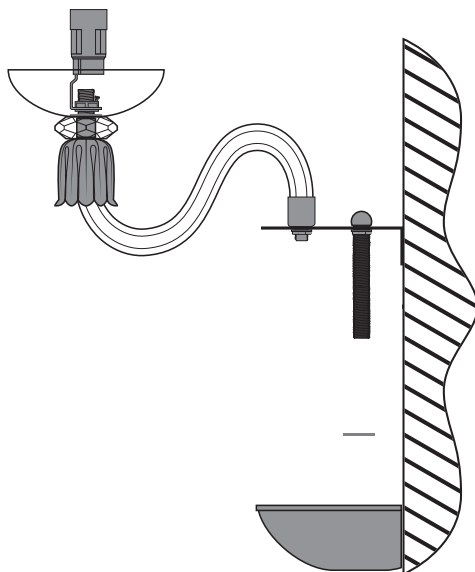

REINA

114_AP_3
Assembly Instructions

5 STEPS

AP 3

REINA_AP 3

parts_components

reference	lamps	lamp Watt Max	A.C
114/AP 3	3 x E14	42 Watt	230V - 50Hz
ΗΜΕΡΟΜΗΝΙΑ ΕΛΕΓΧΟΥ TESTING DATE / /	ΥΠΟΓΡΑΦΗ ΕΛΕΓΚΤΗ TEST OPERATOR	

WARNING: fix the marked screws in the safety locking

STEP_3

N°1

STEP_5

DECORATION TRIMMINGS VIEW

MADE IN
GREECE

11 Karditsis str, 42100

T +30 2431 0 76646