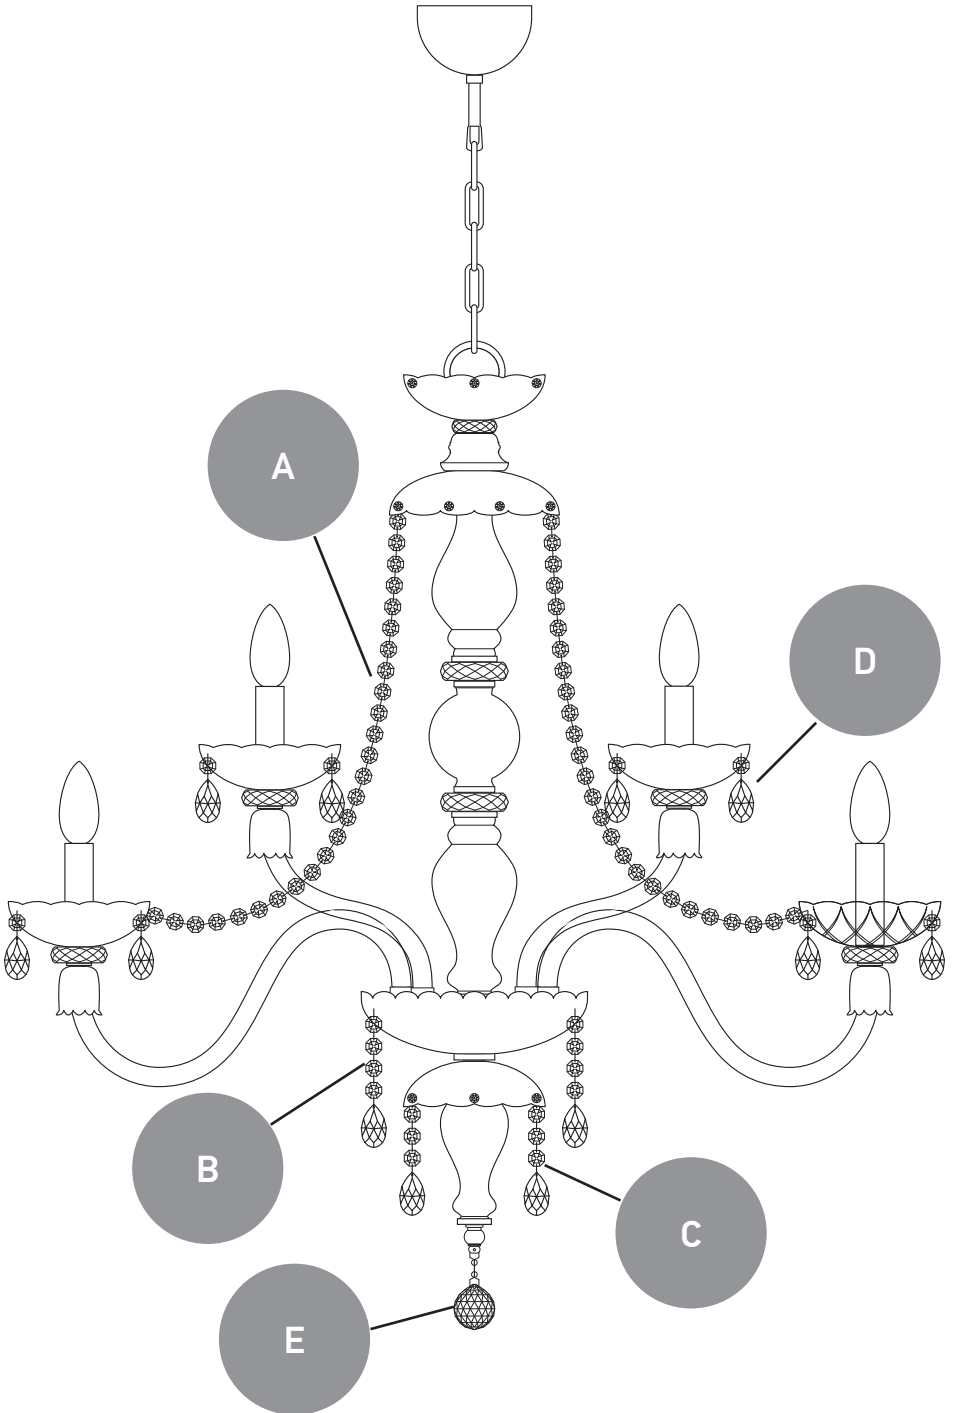

DECORATION TRIMMINGS VIEW