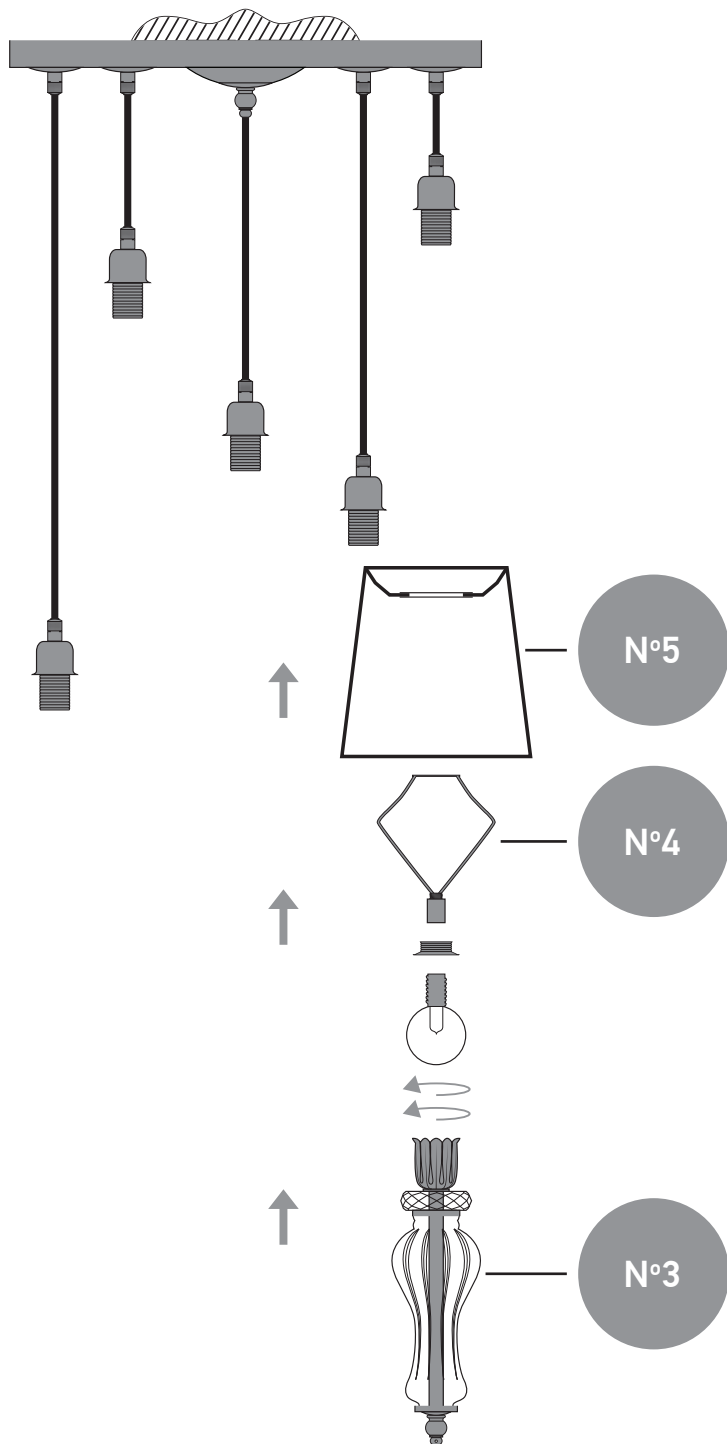

N°1 x 1

N°2 x 5

N°3 x 5

N°4 x 5

N°5 x 5

reference

lamps

lamp Watt Max

STEP_2

STEP_3

WARNING: fix the marked screws in the safety locking

STEP_4

STEP_5

DECORATION TRIMMINGS VIEW

**MADE IN
GREECE**

11 Karditsis str, 42100
T +30 2431 0 76646
info@grandoluce.com