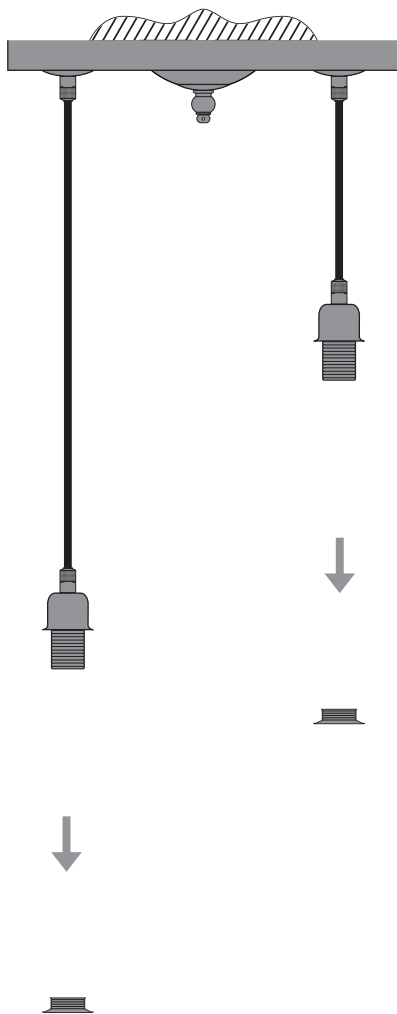

N°1 x 1

N°2 x 5

N°3 x 5

N°4 x 5

N°5 x 5

reference

lamps

lamp Watt Max

STEP_2

STEP_3

WARNING: fix the marked screws in the safety locking

STEP_4

STEP_5

DECORATION TRIMMINGS VIEW

**MADE IN
GREECE**

11 Karditsis str, 42100
T +30 2431 0 76646
info@grandoluce.com