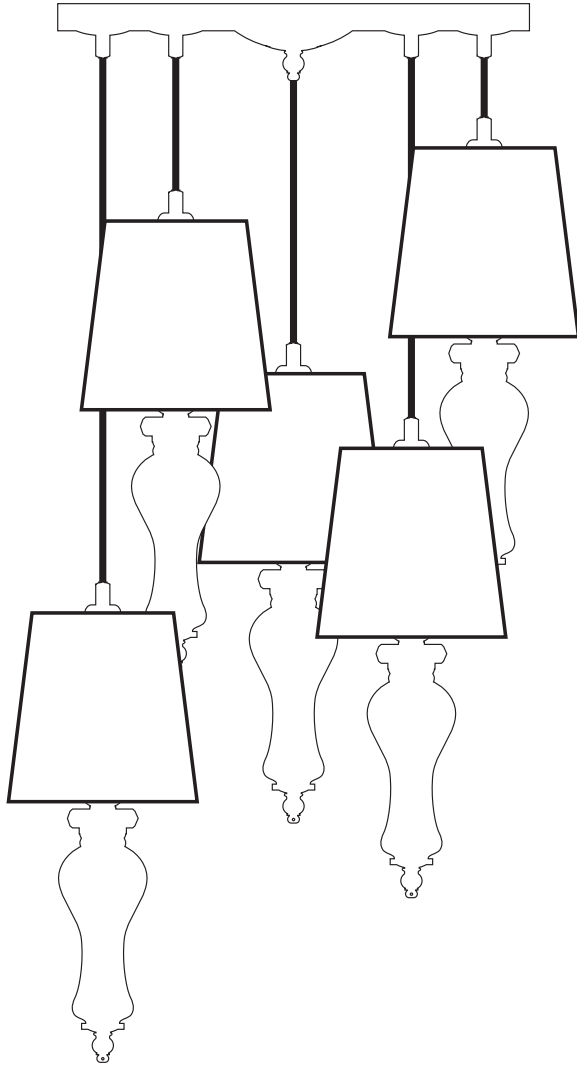

N°1 x 1

N°2 x 5

N°3 x 5

N°4 x 5

N°5 x 5

reference

lamps

lamp Watt Max

STEP_2

STEP_3

WARNING: fix the marked screws in the safety locking

STEP_4

STEP_5

DECORATION TRIMMINGS VIEW

**MADE IN
GREECE**

11 Karditsis str, 42100
T +30 2431 0 76646
info@grandoluce.com