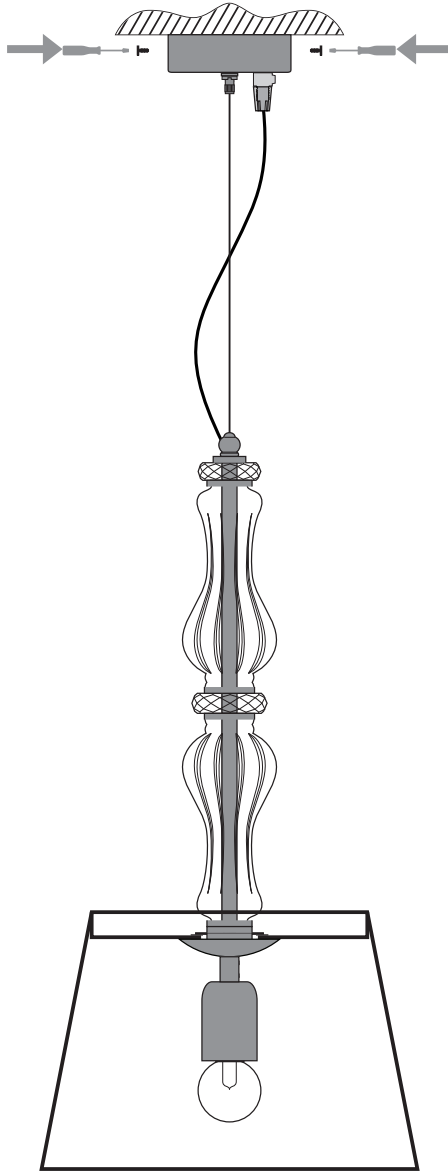

N°2 x 1

N°3 x 1

reference

114/SM

lamps

1 x E27

lamp Watt Max

70 Watt

N°1

STEP_2

N°1

N°3

STEP_3

STEP_4

WARNING: fix the marked screws in the safety locking

STEP_5