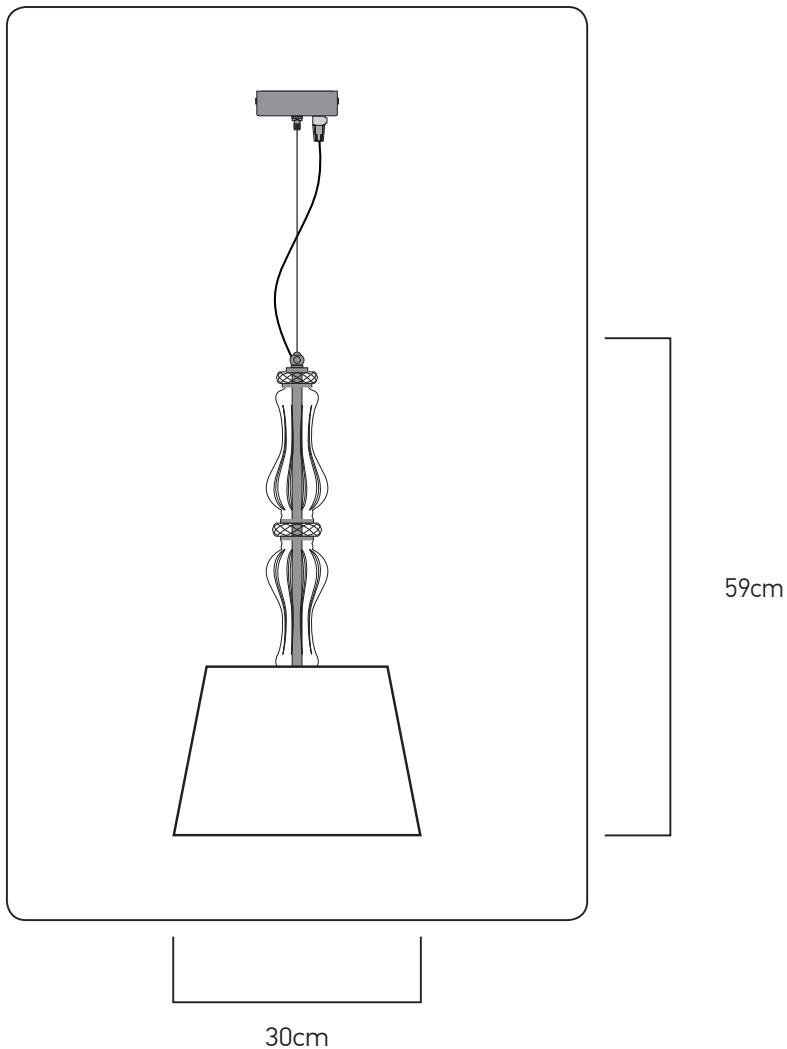

REINA

114_SM
Assembly Instructions

5 STEPS

SM

GRANDO
LUCE

REINA_SM

parts_components

N°1 x 1

N°2 x 1

N°3 x 1

reference

114/SM

lamps

1 x E27

lamp Watt Max

70 Watt