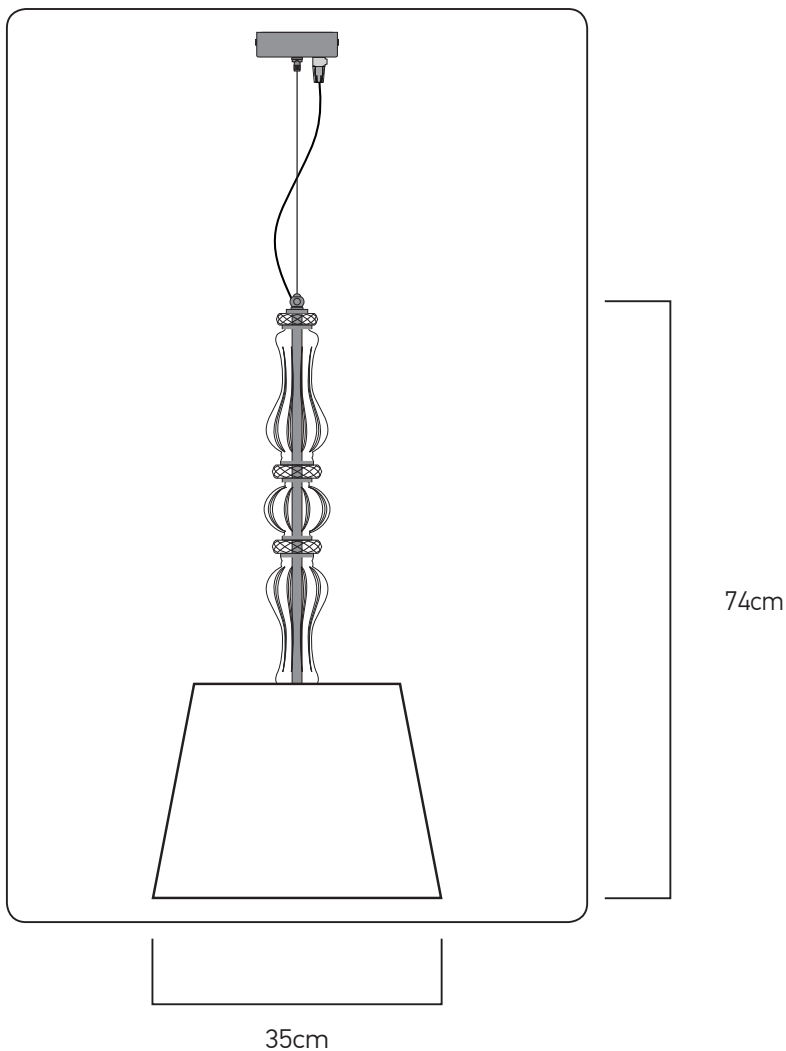

REINA

114_SG
Assembly Instructions

5 STEPS

SG

GRANDO
LUCE

REINA_SG

parts_components

N°1 x 1

N°2 x 1

N°3 x 1

reference

lamps

lamp Watt Max

A.C

114/SG

1 x E27